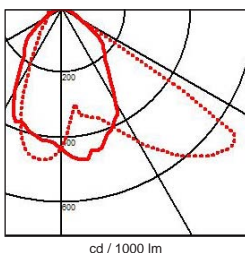

— C0 / C180
... C90 / C270

BEL Lighting 1189.W30.32

The luminaire contains built-in LED lamps

A++
A+
A
B
C
D
E

A

The LED-lamps cannot be changed in the luminaire

874/2012

BEL Lighting 1189.21._._

The luminaire contains built-in LED lamps

A++
A+
A
B
C
D
E

A+

The LED-lamps cannot be changed in the luminaire

874/2012