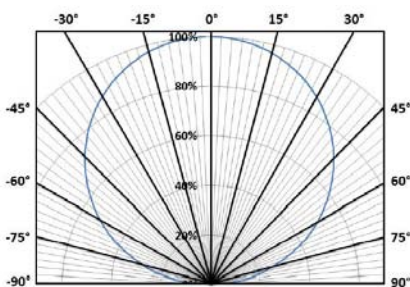

BEL Lighting 8036.1_37._ _

The luminaire contains built-in LED lamps

A++
A+
A
B
C
D
E

A+

The LED-lamps cannot be changed in the luminaire

874/2012