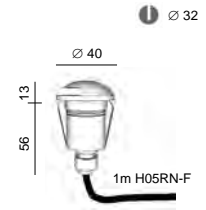

Zona V

- 
-  0,5m
- IP68
- 350mA
- IK10
-  0,30m
- 
- 

 code: 8084V. XXX . 16

Zona H

- 
-  0,5m
- IP68
- 350mA
- IK10
-  0,30m
- 
- 

 code: 8084H. XXX . 16

Zona X

- 
-  0,5m
- IP68
- 350mA
- IK10
-  0,30m
- 
- 

 code: 8084X. XXX . 16  
led color

LED	
<b>D30</b>	3,2W - Daylight 5000K
<b>W30</b>	3,2W - Warm white 2700K

COLOR	
<b>16</b>	Brushed stainless steel 316L

**DESCRIPTION**

Body made in stainless steel 316L  
 max. 1500kg  
 Degree of protection IP68  
 Safety clear plexiglass  
 Led 3,2W - 350mA incorporated  
 Provided with 1m cable

**ACCESSORIES**

Recessed box - Pop 9  
 Led driver 350mA CC

**ON REQUEST**

RAL colors  
 Other materials (brass / aluminum / ... )  
 Other led colors : 3000K / 4000K  
 Other dimensions (customized)

efficacy  
 120lm/W  
 D30