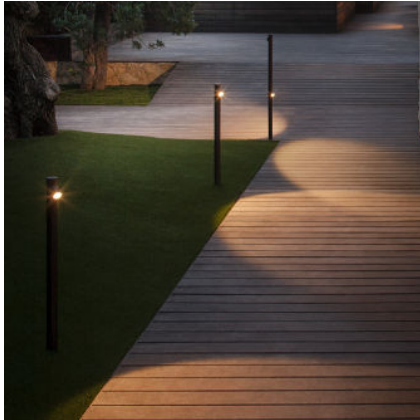

Bamboo

VIBIA

4802

Design By Antoni Arola & Enric Rodríguez

Bamboo is an outdoor beacon with three finishes that make it possible to camouflage and integrate it into the landscape, with the added surprise that it produces light. Available in khaki, stainless steel and off-white. Designed by Antoni Arola & Enric Rodríguez.

Model Sheet

Finish

- 58 Off-white
Pantone Warm Gray 2 U

- 54 Oxide
RAL 8017

LED temperature color 2700 K / 3500 K

Dimming On/Off

Installation type Built-in

Materials Cane: PES + FG- Fiberglass
Diffuser: PMMA

Lighting effect

General Lighting

Reduced-height outdoor lamp to shade light on the ground.

Photometric Data

Other Applications

All of our products come with a five-year warranty. Check our legal terms at www.vibia.com/warranty