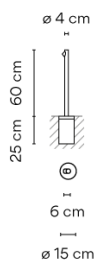

Bamboo

VIBIA

4802

Design By Antoni Arola & Enric Rodríguez

Bamboo is an outdoor beacon with three finishes that make it possible to camouflage and integrate it into the landscape, with the added surprise that it produces light. Available in khaki, stainless steel and off-white. Designed by Antoni Arola & Enric Rodríguez.

Model Sheet

Finish

- 58 Off-white
  Pantone Warm Gray 2 U

- 54 Oxide
  RAL 8017

LED temperature color 2700 K / 3500 K

Dimming On/Off

Installation type Built-in

Materials Cane: PES + FG- Fiberglass
Diffuser: PMMA

Light source 1 x LED 2,1W 700mA

LED CRI>90 199 lm 95
2700 K / 3500 K

Driver Constant Current 700 100~240
V V 50~60 Hz HZ

Application Outdoor lamps

Packaging 2 Box
0,38 m x 0,38 m x 0,29 m
Gross weight 5,7
Net weight 5,13
Vol. 0.0574