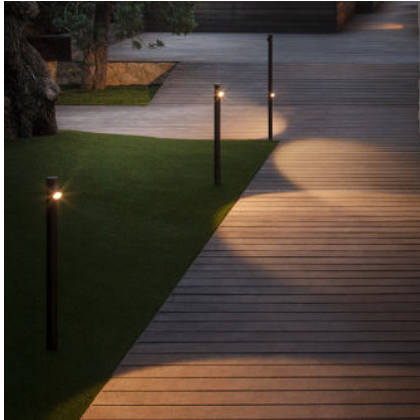

Bamboo

VIBIA

4803

Design By Antoni Arola & Enric Rodríguez

Bamboo is an outdoor beacon with three finishes that make it possible to camouflage and integrate it into the landscape, with the added surprise that it produces light. Available in khaki, stainless steel and off-white. Designed by Antoni Arola & Enric Rodríguez.

Model Sheet

Finish	 54 Oxide RAL 8017
	 58 Off-white Pantone Warm Gray 2 U

LED temperature color 2700 K / 3500 K

Dimming On/Off

Installation type Built-in

Materials Cane: PES + FG- Fiberglass
Diffuser: PMMA

Lighting effect

General Lighting

Reduced-height outdoor lamp to shade light on the ground.

Photometric Data

Other Applications

All of our products come with a five-year warranty. Check our legal terms at www.vibia.com/warranty