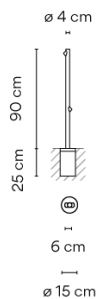

Bamboo

VIBIA

4803

Design By Antoni Arola & Enric Rodríguez

Bamboo is an outdoor beacon with three finishes that make it possible to camouflage and integrate it into the landscape, with the added surprise that it produces light. Available in khaki, stainless steel and off-white. Designed by Antoni Arola & Enric Rodríguez.

Model Sheet

Finish	54 Oxide RAL 8017
	58 Off-white Pantone Warm Gray 2 U

LED temperature color 2700 K / 3500 K

Dimming On/Off

Installation type Built-in

Materials Cane: PES + FG- Fiberglass
Diffuser: PMMA

Light source 2 x LED 2,1W 700mA

LED CRI>90 399 lm 95
2700 K / 3500 K

Driver Constant Current 700 100~240
V V 50~60 Hz HZ

Application Outdoor lamps

Packaging 2 Box
0,38 m x 0,38 m x 0,29 m
Gross weight 6,4
Net weight 4,76
Vol. 0.0613