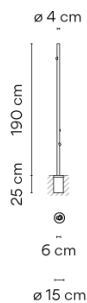

4804

Design By Antoni Arola & Enric Rodríguez

Bamboo is an outdoor beacon with three finishes that make it possible to camouflage and integrate it into the landscape, with the added surprise that it produces light. Available in khaki, stainless steel and off-white. Designed by Antoni Arola & Enric Rodríguez.

Model Sheet

Finish

- 58 Off-white
  Pantone Warm Gray 2 U

- 54 Oxide
  RAL 8017

LED temperature color 2700 K / 3500 K

Dimming On/Off

Installation type Built-in

Materials Cane: PES + FG- Fiberglass
Diffuser: PMMA

Light source 3 x LED 2,1W 700mA

LED CRI>90 598 lm 95
2700 K / 3500 K

Driver Constant Current 700 100~240
V V 50~60 Hz HZ

Application Outdoor lamps

Packaging 2 Box
0,38 m x 0,38 m x 0,29 m
Gross weight 8,2
Net weight 5,56
Vol. 0.0769