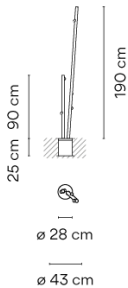

4810

Design By Antoni Arola & Enric Rodríguez

Bamboo is a recessed outdoor lamp with two arms. Available in three finishes khaki, stainless steel and off-white

that make it possible to camouflage and integrate it into the landscape, with the added surprise that it produces light. Designed by Antoni Arola & Enric Rodríguez.

Model Sheet

| | |
|---------------|--|
| Finish |  07 Khaki RAL 7006 |
| |  54 Oxide RAL 8017 |

LED temperature color 2700 K / 3500 K

Dimming On/Off

Installation type Built-in

Materials Cane: PES + FG- Fiberglass
Diffuser: PMMA

Light source 5 x LED 2,1W 700mA

LED CRI>90 996 lm 95
2700 K / 3500 K

Driver Constant Current 700 100~240
V V 50~60 Hz HZ

Application Outdoor lamps

Packaging 3 Box
0.49 m x 0.49 m x 0.35 m
Gross weight 14.8
Net weight 13.5
Vol. 0.1386