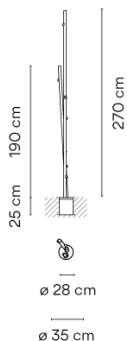

4811

Design By Antoni Arola & Enric Rodríguez

Bamboo is a recessed outdoor lamp with two arms. Available in three finishes khaki, stainless steel and off-white

that make it possible to camouflage and integrate it into the landscape, with the added surprise that it produces light. Designed by Antoni Arola & Enric Rodríguez.

Model Sheet

Finish	<div style="display: flex; gap: 10px;"> <div style="display: flex; align-items: center;"> <div style="width: 15px; height: 15px; background-color: #808080; border-radius: 50%; margin-right: 5px;"></div> 07 Khaki RAL 7006 </div> <div style="display: flex; align-items: center;"> <div style="width: 15px; height: 15px; background-color: #A0522D; border-radius: 50%; margin-right: 5px;"></div> 54 Oxide RAL 8017 </div> </div>
LED temperature color	2700 K / 3500 K
Dimming	On/Off
Installation type	Built-in
Materials	Cane: PES + FG- Fiberglass Diffuser: PMMA
Light source	7 x LED 2,1W 700mA
LED	CR>90 1395 lm 95 2700 K / 3500 K
Driver	Constant Current 700 100~240 V V 50~60 Hz HZ
Application	Outdoor lamps
Packaging	3 Box 0.49 m x 0.49 m x 0.35 m Gross weight 18.4 Net weight 16.56 Vol. 0.1659