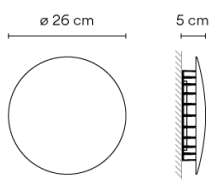

MERIDIANO

Design by Jordi Vilardell & Meritxell Vidal.

VIBIA

Reference

4720.

Application

Outdoor lamps

Installation type

Surface

Description

Meridiano is an outdoor wall light installed on a surface. Designed by Jordi Vilardell & Meritxell Vidal. Available in three colours: khaki, green and off-white.

Diffuser

Polycarbonate diffuser

Materials

Base: Steel

Finish

4720-07 Khaki (RAL 7006)

4720-58 Off-white matt (Pantone Warm Gray 2 U)

4720-62 Matt green lacquer (RAL 6021)

Sketch

Electrical characteristics

1 x LED 9W 350mA

Total 9.0 W