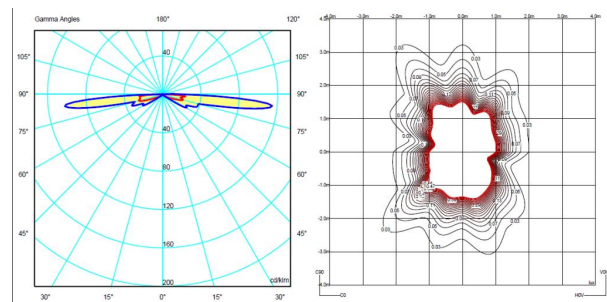

- Wet location

Physical characteristics

1 Box / 0.11 x 0.31 x 0.31 m. / Vol. 0.0101 m³ /

Gross weight 1.6 kg. / Net weight 1.4 kg.

Installation and assembly

Please, see the installation manual

Light distribution

Indirect lighting

Lamp that emits an upward or backward beam that is reflected by the ceiling or wall.

Photometric data

Certificates