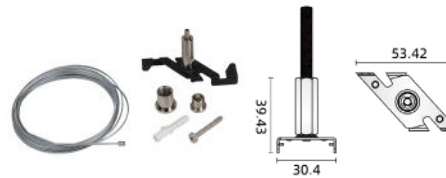

L RECESSED CONNECTOR-STEREO

Varenummer	Farge
110270	Sort
110269	Hvit

TRACK COVER STRIP 2M

Varenummer	Farge
110288	Sort
110287	Hvit

MOUNTING CLAMP

Varenummer	Farge
110292	Sort
110291	Hvit

CEILING MOUNT WITH WIRE 3M