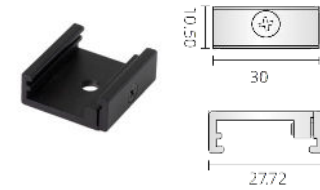

L RECESSED CONNECTOR-STEREO

Varenummer	Farge
110270	Sort
110269	Hvit

TRACK COVER STRIP 2M

Varenummer	Farge
110288	Sort
110287	Hvit

MOUNTING CLAMP

Varenummer	Farge
110292	Sort
110291	Hvit

CEILING MOUNT WITH WIRE 3M