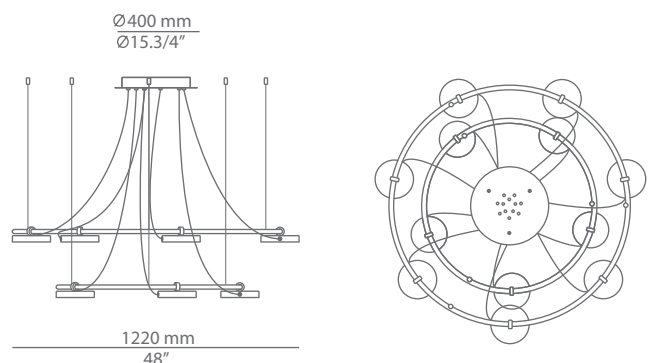

ARO

T-3542 / T-3543

suspension

Date	Type
Project	
Location	
Model #	Quantity
Specifier	

Description

Metallic suspension lamp with circular, adjustable heads and acrylic diffusers.
 The heads rotate up to 106°.
 The lamp can be mounted with all heads facing up or all heads facing down.
 Dimmable 0 -10V.
 Composition aro R40.1M1L luminaires are dimmable independently (two circuits) and can be mounted with heads facing up or down.

Pictures above might not show the specified dimensions or material. They are for illustration purposes only.

Ordering information

Product Code	Lamp	Canopy	Finish
T-3542-W	LED 5x10W (2700K / Ang 116° / >80 CRI / 700mA) A+ Universal Volatge (included) Typ* 5x1437 lumens / Dimmable 0-10V	26 BLK Black CUSTOM	56 BLK M Black CUSTOM

ARO

T-3542 / T-3543

suspension

Date	Type
Project	
Location	
Model #	Quantity
Specifier	

Ordering information

Product Code	Lamp	Canopy	Finish
■ T-3543-W	■ LED 7x10W (2700K / Ang 116° / >80 CRI / 700mA) A+ Universal Volatge (included) Typ* 7x1437 lumens / Dimmable 0-10V	■ 26 BLK Black ■ CUSTOM	■ 56 BLK M Black ■ CUSTOM

Product Code	Composition includes	Canopy	Finish
■ R40.1M1L aro	■ 1 Round canopy 113542XX3 ■ 1 unit of T-3542C-W ■ 1 unit of T-3543C-W ■ 2 drivers / Dimmable 0-10V	■ 26 BLK Black ■ CUSTOM	■ 56 BLK M Black ■ CUSTOM