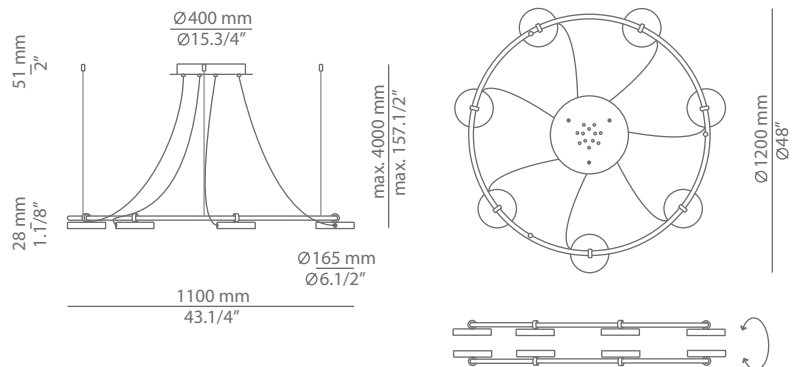

ARO

T-3542 / T-3543

suspension

Date	Type
Project	
Location	
Model #	Quantity
Specifier	

Description

Metallic suspension lamp with circular, adjustable heads and acrylic diffusers.
 The heads rotate up to 106°.
 The lamp can be mounted with all heads facing up or all heads facing down.
 Dimmable 0 -10V.
 Composition aro R40.1M1L luminaires are dimmable independently (two circuits) and can be mounted with heads facing up or down.

Pictures above might not show the specified dimensions or material. They are for illustration purposes only.

Ordering information

Product Code	Lamp	Canopy	Finish
T-3542-W	LED 5x10W (2700K / Ang 116° / >80 CRI / 700mA) A+ Universal Volatge (included) Typ* 5x1437 lumens / Dimmable 0-10V	26 BLK Black CUSTOM	56 BLK M Black CUSTOM

ARO

T-3542 / T-3543

suspension

Date	Type
Project	
Location	
Model #	Quantity
Specifier	

Ordering information

Product Code	Lamp	Canopy	Finish
■ T-3543-W	■ LED 7x10W (2700K / Ang 116° / >80 CRI / 700mA) A+ Universal Volatge (included) Typ* 7x1437 lumens / Dimmable 0-10V	■ 26 BLK Black ■ CUSTOM	■ 56 BLK M Black ■ CUSTOM

Product Code	Composition includes	Canopy	Finish
■ R40.1M1L aro	■ 1 Round canopy 113542XX3 ■ 1 unit of T-3542C-W ■ 1 unit of T-3543C-W ■ 2 drivers / Dimmable 0-10V	■ 26 BLK Black ■ CUSTOM	■ 56 BLK M Black ■ CUSTOM