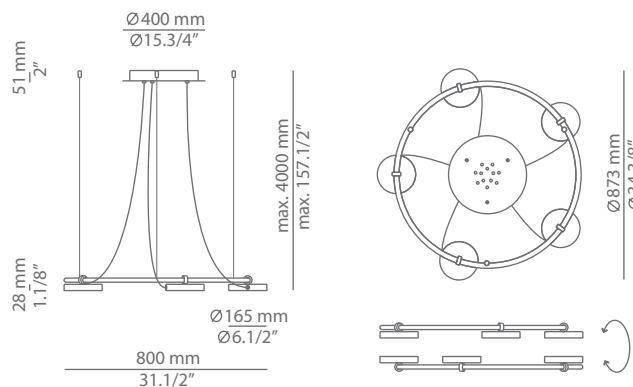

ARO

T-3542 / T-3543

suspension

Date	Type
Project	
Location	
Model #	Quantity
Specifier	

Description

Metallic suspension lamp with circular, adjustable heads and acrylic diffusers.
 The heads rotate up to 106°.
 The lamp can be mounted with all heads facing up or all heads facing down.
 Dimmable 0 -10V.
 Composition aro R40.1M1L luminaires are dimmable independently (two circuits) and can be mounted with heads facing up or down.

Pictures above might not show the specified dimensions or material. They are for illustration purposes only.

Ordering information

Product Code	Lamp	Canopy	Finish
T-3542-W	LED 5x10W (2700K / Ang 116° / >80 CRI / 700mA) A+ Universal Volatge (included) Typ* 5x1437 lumens / Dimmable 0-10V	26 BLK Black CUSTOM	56 BLK M Black CUSTOM

ARO

T-3542 / T-3543

suspension

Date	Type
Project	
Location	
Model #	Quantity
Specifier	

Ordering information

Product Code	Lamp	Canopy	Finish
■ T-3543-W	■ LED 7x10W (2700K / Ang 116° / >80 CRI / 700mA) A+ Universal Volatge (included) Typ* 7x1437 lumens / Dimmable 0-10V	■ 26 BLK Black ■ CUSTOM	■ 56 BLK M Black ■ CUSTOM

Product Code	Composition includes	Canopy	Finish
■ R40.1M1L aro	■ 1 Round canopy 113542XX3 ■ 1 unit of T-3542C-W ■ 1 unit of T-3543C-W ■ 2 drivers / Dimmable 0-10V	■ 26 BLK Black ■ CUSTOM	■ 56 BLK M Black ■ CUSTOM