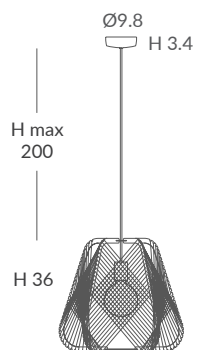

ONNA

In this design by Nacho Timón, the cords intertwine to create an organised chaos as a fractal, which extends across the metal structure, generating volumes on each of its faces.

ONNA colgantes (opciones interior y exterior) / ONNA suspensions (indoor and outdoor options)

REF.
31890/42

COLGANTE / SUSPENSION

IP20 (31890/42)

MATERIAL

Metal y cuerda / Metal and cord

ACABADO / FINISH

Florón: blanco, negro mate, níquel satinado y cromo

Canopy: white, matt black, satin nickel and chrome

Estructura: blanco o negro mate

Structure: white or matt black

Cuerda: Ver carta de colores

Cord: See cord color chart

INSTALACIÓN / INSTALLATION

- E27 LED 1x15W Ø6cm

- E27 LED 1x20W Ø12cm

©