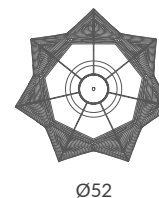

ONNA

In this design by Nacho Timón, the cords intertwine to create an organised chaos as a fractal, which extends across the metal structure, generating volumes on each of its faces.

ONNA colgantes (opciones interior y exterior) / ONNA suspensions (indoor and outdoor options)

Estructura: blanco o negro mate

Structure: white or matt black

Cuerda: Ver carta de colores

Cord: See cord color chart

INSTALACIÓN / INSTALLATION

- E27 LED 1x15W Ø6cm

- E27 LED 1x20W Ø12cm

©