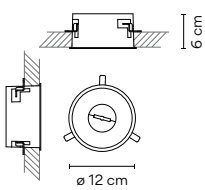

Built-in Canopy
E3 Ø 120 mm.
Wattage options:
>25W.
<240W.

Driver Constant Voltage 42V.
90-305 VAC. 100~240V. 50/60Hz.

Dimming options:
On/ Off.
Simultaneous line DALI / 1-10V / Push / Casambi.
Casambi integrated on each individual luminaire (P2P).

Body: ABS.
Net weight 1,08 - 1,860 Kg.

11 Black
(NCS S 8500-N)