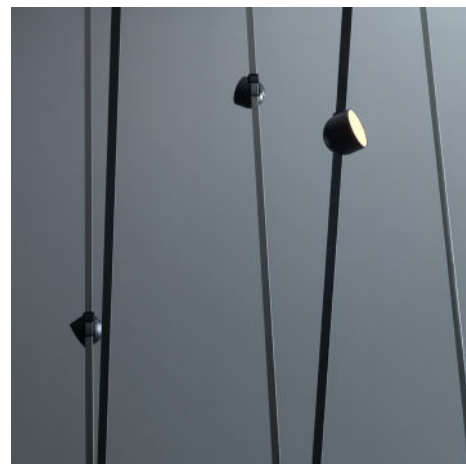

Spotlight

Directed diffusion lighting

6215

Directed diffusion lighting

Finishes

- 11 Black (NCS S 8500-N)
- 13 White Grey L1 (NCS S 1000-N)
- 24 Beige M1 (NCS S 2005-Y50R)
- 37 Terra Red (NCS S 4040-Y70R)
- 42 Blue M1 (NCS S 5010-B10G)
- 53 Green M1 (NCS S 6005-G80Y)

Materials

Shade: Aluminum.
Diffuser: Polycarbonate.

Light Source

1. /1_ LED 2700 K. CRI >90.
   - /2_ LED 3000 K. CRI >90.
   - /3_ LED 3500 K. CRI >90.
2. Ⓢ
   1 x LED 4,2 W 250mA. 491 lm. 116,9 lm/W.

Packaging

1 Box
0,193 x 0,161 x 0,148 m.
Vol. 0,0046 m³.
Gross weight 0,719 Kg.
Net weight 0,51 Kg.

Dimming control

- 6215_/_/0 On/ Off
- 6215_/_/F Simultaneous line DALI, 1-10V, Push, Casambi
- 6215_/_/Z Casambi integrated on each individual luminaire (P2P)