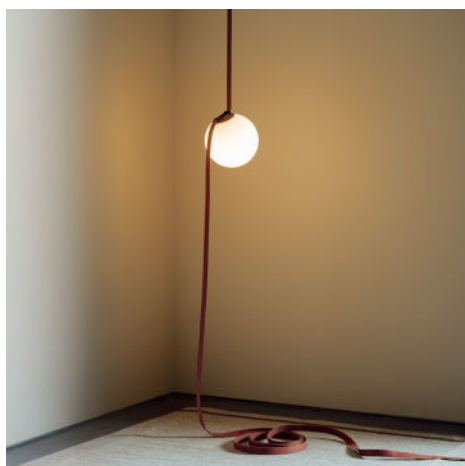

Sphere

360° Diffusion lighting

6230

Finishes

- 11 Black (NCS S 8500-N)
- 13 White Grey L1 (NCS S 1000-N)
- 24 Beige M1 (NCS S 2005-Y50R)
- 37 Terra Red (NCS S 4040-Y70R)
- 42 Blue M1 (NCS S 5010-B10G)
- 53 Green M1 (NCS S 6005-G80Y)

Materials

Diffuser: Triplex opal glass.
Body: Aluminum.

Light Source

1. /1_ LED 2700 K. CRI >90.
   - /2_ LED 3000 K. CRI >90.
   - /3_ LED 3500 K. CRI >90.
2. Ⓢ
3. 1 x LED 7,9 W 450mA. **E**

Packaging

1 Box
0,26 x 0,26 x 0,26 m.
Vol. 0,0175 m³.
Gross weight 1,56 Kg.
Net weight 0,93 Kg.

Dimming control

- 6230_/_/0 On/ Off
- 6230_/_/F Simultaneous line DALI, 1-10V, Push, Casambi
- 6230_/_/Z Casambi integrated on each individual luminaire (P2P)

6235

Finishes

- 11 Black (NCS S 8500-N)
- 13 White Grey L1 (NCS S 1000-N)
- 24 Beige M1 (NCS S 2005-Y50R)
- 37 Terra Red (NCS S 4040-Y70R)
- 42 Blue M1 (NCS S 5010-B10G)
- 53 Green M1 (NCS S 6005-G80Y)

Materials

Diffuser: Triplex opal glass.
Body: Aluminum.

Light Source

1. /1_ LED 2700 K. CRI >90.
   - /2_ LED 3000 K. CRI >90.
   - /3_ LED 3500 K. CRI >90.
2. Ⓢ
3. 1 x LED 16 W 850mA. **F**
4. 1492 lm. 93,25 lm/W.

Packaging

1 Box
0,364 x 0,364 x 0,364 m.
Vol. 0,0482 m³.
Gross weight 2,50 Kg.
Net weight 1,80 Kg.

Dimming control

- 6235_/_/0 On/ Off
- 6235_/_/F Simultaneous line DALI, 1-10V, Push, Casambi
- 6235_/_/Z Casambi integrated on each individual luminaire (P2P)