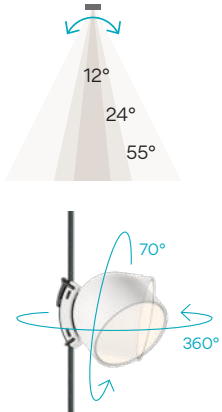

Spotlight

Accent lighting