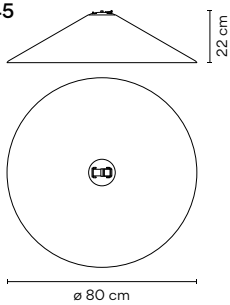

6245

Finishes

- 11 Black (NCS S 8500-N)
- 13 White Grey L1 (NCS S 1000-N)
- 24 Beige M1 (NCS S 2005-Y50R)
- 37 Terra Red (NCS S 4040-Y70R)
- 42 Blue M1 (NCS S 5010-B10G)
- 53 Green M1 (NCS S 6005-G80Y)

Materials

Shade: Aluminum.
Diffuser: Triplex opal glass.

Light Source

/1_ LED 2700 K. CRI >90.
/2_ LED 3000 K. CRI >90.
/3_ LED 3500 K. CRI >90.
Ⓢ
1 x LED 16 W 850mA.
1492 lm. 93,25 lm/W.

Packaging

1 Box
0,96 x 0,96 x 0,27 m.
Vol. 0,2488 m³.
Gross weight 7 Kg.
Net weight 3,5 Kg.

Dimming control

6245_/_0 On/ Off
6245_/_F Simultaneous line
DALI, 1-10V, Push, Casambi
6245_/_Z Casambi integrated on each
individual luminaire (P2P)