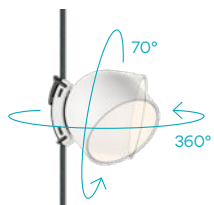

Spotlight

Directed diffusion lighting

Ø 10 cm
6215