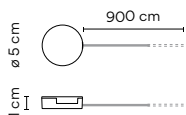

Plug-in Floor Switch
E6 Ø 90 mm.
Wattage options:
<60W.

Driver Constant Voltage 42V.
90-305 VAC. 100~240V. 50/60Hz.

Dimming options:
On/ Off.
Push.
Casambi P2P.

Body: ABS.

11 Black
(NCS S 8500-N)