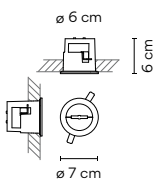

Surface Canopy S
E1 Ø 205 mm.
Wattage options:
<60W.

Driver Constant Voltage 42V.
90-305 VAC. 100~240V. 50/60Hz.

Dimming options:
On/ Off.
Simultaneous line DALI / 1-10V / Push / Casambi.
Casambi integrated on each individual luminaire (P2P).

Body: ABS.
Net weight 0,9 Kg.

11 Black
(NCS S 8500-N)

Surface Canopy M
E2 Ø 260 mm.
Wattage options:
>60W.
<240W.

Driver Constant Voltage 42V.
90-305 VAC. 100~240V. 50/60Hz.

Dimming options:
On/ Off.
Simultaneous line DALI / 1-10V / Push / Casambi.
Casambi integrated on each individual luminaire (P2P).

Body: ABS.
Net weight 1,8 Kg.

11 Black
(NCS S 8500-N)

Built-in Canopy
E3 Ø 120 mm.
Wattage options:
>25W.
<240W.

Driver Constant Voltage 42V.
90-305 VAC. 100~240V. 50/60Hz.

Dimming options:
On/ Off.
Simultaneous line DALI / 1-10V / Push / Casambi.
Casambi integrated on each individual luminaire (P2P).

Body: ABS.
Net weight 1,08 - 1,860 Kg.

11 Black
(NCS S 8500-N)

Remote Built-in Canopy
E4 Ø 110 mm.
Wattage options:
>25W.
<240W.

Driver Constant Voltage 42V.
90-305 VAC. 100~240V. 50/60Hz.

Dimming options:
On/ Off.
Simultaneous line DALI / 1-10V / Push / Casambi.
Casambi integrated on each individual luminaire (P2P).

Body: ABS.
Net weight 0,87 - 1,65 Kg.

11 Black
(NCS S 8500-N)

Remote Surface Canopy
E5 Ø 60 mm.
Wattage options:
>25W.
<240W.

Driver Constant Voltage 42V.
90-305 VAC. 100~240V. 50/60Hz.

Dimming options:
On/ Off.
Simultaneous line DALI / 1-10V / Push / Casambi.
Casambi integrated on each individual luminaire (P2P).

Body: Aluminum.
Net weight 0,95 - 1,73 Kg.

11 Black
(NCS S 8500-N)

Plug-in Floor Switch
E6 Ø 90 mm.
Wattage options:
<60W.

Driver Constant Voltage 42V.
90-305 VAC. 100~240V. 50/60Hz.

Dimming options:
On/ Off.
Push.
Casambi P2P.

Body: ABS.

11 Black
(NCS S 8500-N)