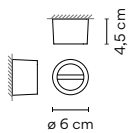

Remote Built-in Canopy
E4 Ø 110 mm.
Wattage options:
>25W.
<240W.

Driver Constant Voltage 42V.
90-305 VAC. 100~240V. 50/60Hz.

Dimming options:
On/ Off.
Simultaneous line DALI / 1-10V / Push / Casambi.
Casambi integrated on each individual luminaire (P2P).

Body: ABS.
Net weight 0,87 - 1,65 Kg.

11 Black
(NCS S 8500-N)