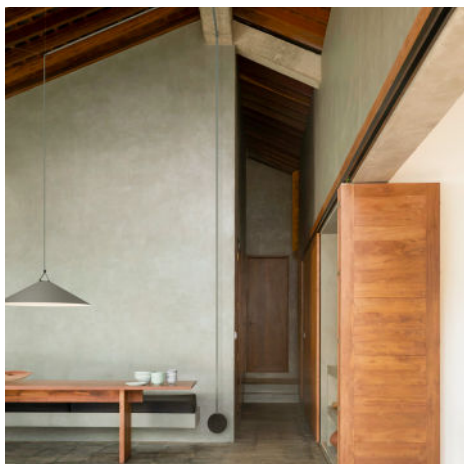

Cone

Directed diffusion lighting

Ø 60 cm
6240

Ø 80 cm
6245

6240

Finishes

- 11 Black (NCS S 8500-N)
- 13 White Grey L1 (NCS S 1000-N)
- 24 Beige M1 (NCS S 2005-Y50R)
- 37 Terra Red (NCS S 4040-Y70R)
- 42 Blue M1 (NCS S 5010-B10G)
- 53 Green M1 (NCS S 6005-G80Y)

Materials

Shade: Aluminum.
Diffuser: Triplex opal glass.

Light Source

/1_ LED 2700 K. CRI >90.
/2_ LED 3000 K. CRI >90.
/3_ LED 3500 K. CRI >90.
Ⓢ
1 x LED 16 W 850mA.
1492 lm. 93,25 lm/W.

Packaging

1 Box
0,727 x 0,727 x 0,32 m.
Vol. 0,1691 m³.
Gross weight 5 Kg.
Net weight 2,5 Kg.

Dimming control

6240_/_0 On/ Off
6240_/_F Simultaneous line
DALI, 1-10V, Push, Casambi
6240_/_Z Casambi integrated on each
individual luminaire (P2P)

6245

Finishes

- 11 Black (NCS S 8500-N)
- 13 White Grey L1 (NCS S 1000-N)
- 24 Beige M1 (NCS S 2005-Y50R)
- 37 Terra Red (NCS S 4040-Y70R)
- 42 Blue M1 (NCS S 5010-B10G)
- 53 Green M1 (NCS S 6005-G80Y)

Materials

Shade: Aluminum.
Diffuser: Triplex opal glass.

Light Source

/1_ LED 2700 K. CRI >90.
/2_ LED 3000 K. CRI >90.
/3_ LED 3500 K. CRI >90.
Ⓢ
1 x LED 16 W 850mA.
1492 lm. 93,25 lm/W.

Packaging

1 Box
0,96 x 0,96 x 0,27 m.
Vol. 0,2488 m³.
Gross weight 7 Kg.
Net weight 3,5 Kg.

Dimming control

6245_/_0 On/ Off
6245_/_F Simultaneous line
DALI, 1-10V, Push, Casambi
6245_/_Z Casambi integrated on each
individual luminaire (P2P)