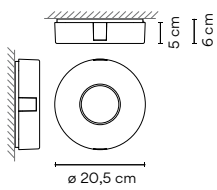

Surface Canopy S
E1 Ø 205 mm.
Wattage options:
<60W.

Driver Constant Voltage 42V.
90-305 VAC. 100~240V. 50/60Hz.

Dimming options:
On/ Off.
Simultaneous line DALI / 1-10V / Push / Casambi.
Casambi integrated on each individual luminaire (P2P).

Body: ABS.
Net weight 0,9 Kg.

11 Black
(NCS S 8500-N)