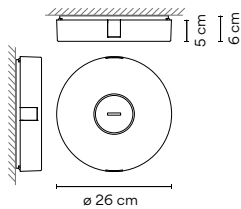

Surface Canopy M
E2 Ø 260 mm.
Wattage options:
>60W.
<240W.

Driver Constant Voltage 42V.
90-305 VAC. 100~240V. 50/60Hz.

Dimming options:
On/ Off.
Simultaneous line DALI / 1-10V / Push / Casambi.
Casambi integrated on each individual luminaire (P2P).

Body: ABS.
Net weight 1,8 Kg.

11 Black
(NCS S 8500-N)