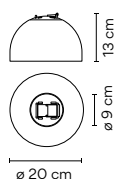

Semisphere

Directed diffusion lighting

6220

Finishes

- 11 Black (NCS S 8500-N)
- 13 White Grey L1 (NCS S 1000-N)
- 24 Beige M1 (NCS S 2005-Y50R)
- 37 Terra Red (NCS S 4040-Y70R)
- 42 Blue M1 (NCS S 5010-B10G)
- 53 Green M1 (NCS S 6005-G80Y)

Materials

Shade: Aluminum.
Diffuser: Polycarbonate.

Light Source

/1_ LED 2700 K. CRI >90.
/2_ LED 3000 K. CRI >90.
/3_ LED 3500 K. CRI >90.
Ⓢ
1 x LED 7,9 W 450mA. E

Packaging

1 Box
0,26 x 0,26 x 0,26 m.
Vol. 0,0175 m³.
Gross weight 1,20 Kg.
Net weight 0,78 Kg.

Dimming control

6220_/_0 On/ Off
6220_/_F Simultaneous line
DALI, 1-10V, Push, Casambi
6220_/_Z Casambi integrated on each
individual luminaire (P2P)

6225

Finishes

- 11 Black (NCS S 8500-N)
- 13 White Grey L1 (NCS S 1000-N)
- 24 Beige M1 (NCS S 2005-Y50R)
- 37 Terra Red (NCS S 4040-Y70R)
- 42 Blue M1 (NCS S 5010-B10G)
- 53 Green M1 (NCS S 6005-G80Y)

Materials

Shade: Aluminum.
Diffuser: Polycarbonate.

Light Source

/1_ LED 2700 K. CRI >90.
/2_ LED 3000 K. CRI >90.
/3_ LED 3500 K. CRI >90.
Ⓢ
1 x LED 16 W 850mA. F

Packaging

1 Box
0,364 x 0,364 x 0,364 m.
Vol. 0,0482 m³.
Gross weight 2 Kg.
Net weight 1,5 Kg.

Dimming control

6225_/_0 On/ Off
6225_/_F Simultaneous line
DALI, 1-10V, Push, Casambi
6225_/_Z Casambi integrated on each
individual luminaire (P2P)