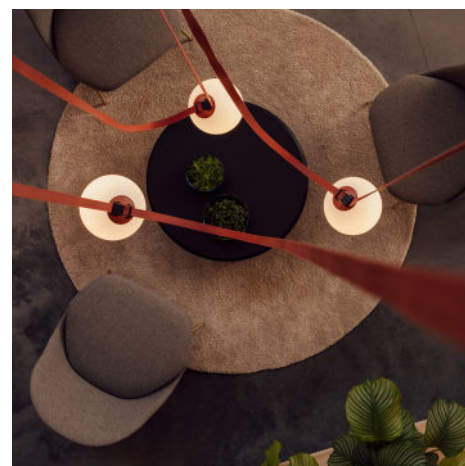

Sphere

360° Diffusion lighting

6230

Finishes

- 11 Black (NCS S 8500-N)
- 13 White Grey L1 (NCS S 1000-N)
- 24 Beige M1 (NCS S 2005-Y50R)
- 37 Terra Red (NCS S 4040-Y70R)
- 42 Blue M1 (NCS S 5010-B10G)
- 53 Green M1 (NCS S 6005-G80Y)

Materials

Diffuser: Triplex opal glass.
Body: Aluminum.

Light Source

1. /1_ LED 2700 K. CRI >90.
   - /2_ LED 3000 K. CRI >90.
   - /3_ LED 3500 K. CRI >90.
2. Ⓢ
3. 1 x LED 7,9 W 450mA. **E**

Packaging

1 Box
0,26 x 0,26 x 0,26 m.
Vol. 0,0175 m³.
Gross weight 1,56 Kg.
Net weight 0,93 Kg.

Dimming control

- 6230_/_/0 On/ Off
- 6230_/_/F Simultaneous line DALI, 1-10V, Push, Casambi
- 6230_/_/Z Casambi integrated on each individual luminaire (P2P)

6235

Finishes

- 11 Black (NCS S 8500-N)
- 13 White Grey L1 (NCS S 1000-N)
- 24 Beige M1 (NCS S 2005-Y50R)
- 37 Terra Red (NCS S 4040-Y70R)
- 42 Blue M1 (NCS S 5010-B10G)
- 53 Green M1 (NCS S 6005-G80Y)

Materials

Diffuser: Triplex opal glass.
Body: Aluminum.

Light Source

1. /1_ LED 2700 K. CRI >90.
   - /2_ LED 3000 K. CRI >90.
   - /3_ LED 3500 K. CRI >90.
2. Ⓢ
3. 1 x LED 16 W 850mA. **F**
4. 1492 lm. 93,25 lm/W.

Packaging

1 Box
0,364 x 0,364 x 0,364 m.
Vol. 0,0482 m³.
Gross weight 2,50 Kg.
Net weight 1,80 Kg.

Dimming control

- 6235_/_/0 On/ Off
- 6235_/_/F Simultaneous line DALI, 1-10V, Push, Casambi
- 6235_/_/Z Casambi integrated on each individual luminaire (P2P)