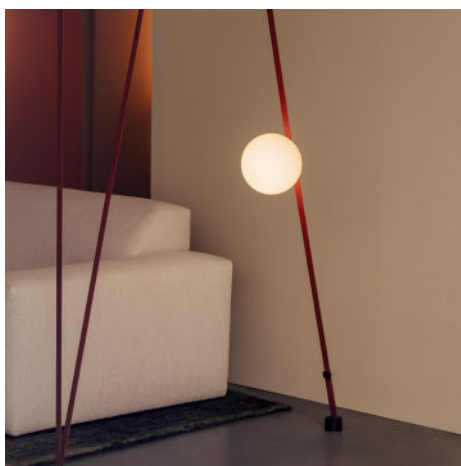

Sphere

360° Diffusion lighting

6230

Finishes

- 11 Black (NCS S 8500-N)
- 13 White Grey L1 (NCS S 1000-N)
- 24 Beige M1 (NCS S 2005-Y50R)
- 37 Terra Red (NCS S 4040-Y70R)
- 42 Blue M1 (NCS S 5010-B10G)
- 53 Green M1 (NCS S 6005-G80Y)

Materials

Diffuser: Triplex opal glass.
Body: Aluminum.

Light Source

1. /1_ LED 2700 K. CRI >90.
   - /2_ LED 3000 K. CRI >90.
   - /3_ LED 3500 K. CRI >90.
2. Ⓢ
3. 1 x LED 7,9 W 450mA. **E**

Packaging

1 Box
0,26 x 0,26 x 0,26 m.
Vol. 0,0175 m³.
Gross weight 1,56 Kg.
Net weight 0,93 Kg.

Dimming control

- 6230_/_/0 On/ Off
- 6230_/_/F Simultaneous line DALI, 1-10V, Push, Casambi
- 6230_/_/Z Casambi integrated on each individual luminaire (P2P)

6235

Finishes

- 11 Black (NCS S 8500-N)
- 13 White Grey L1 (NCS S 1000-N)
- 24 Beige M1 (NCS S 2005-Y50R)
- 37 Terra Red (NCS S 4040-Y70R)
- 42 Blue M1 (NCS S 5010-B10G)
- 53 Green M1 (NCS S 6005-G80Y)

Materials

Diffuser: Triplex opal glass.
Body: Aluminum.

Light Source

1. /1_ LED 2700 K. CRI >90.
   - /2_ LED 3000 K. CRI >90.
   - /3_ LED 3500 K. CRI >90.
2. Ⓢ
3. 1 x LED 16 W 850mA. **F**
4. 1492 lm. 93,25 lm/W.

Packaging

1 Box
0,364 x 0,364 x 0,364 m.
Vol. 0,0482 m³.
Gross weight 2,50 Kg.
Net weight 1,80 Kg.

Dimming control

- 6235_/_/0 On/ Off
- 6235_/_/F Simultaneous line DALI, 1-10V, Push, Casambi
- 6235_/_/Z Casambi integrated on each individual luminaire (P2P)