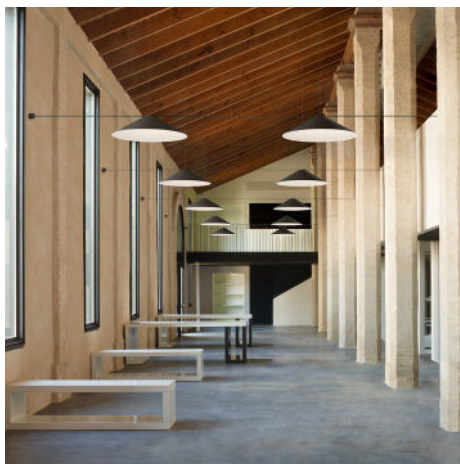

Cone

Directed diffusion lighting

Ø 60 cm
6240

Ø 80 cm
6245

6240

Finishes

- 11 Black (NCS S 8500-N)
- 13 White Grey L1 (NCS S 1000-N)
- 24 Beige M1 (NCS S 2005-Y50R)
- 37 Terra Red (NCS S 4040-Y70R)
- 42 Blue M1 (NCS S 5010-B10G)
- 53 Green M1 (NCS S 6005-G80Y)

Materials

Shade: Aluminum.
Diffuser: Triplex opal glass.

Light Source

/1_ LED 2700 K. CRI >90.
/2_ LED 3000 K. CRI >90.
/3_ LED 3500 K. CRI >90.
Ⓢ
1 x LED 16 W 850mA.
1492 lm. 93,25 lm/W.

Packaging

1 Box
0,727 x 0,727 x 0,32 m.
Vol. 0,1691 m³.
Gross weight 5 Kg.
Net weight 2,5 Kg.

Dimming control

6240_/_0 On/ Off
6240_/_F Simultaneous line
DALI, 1-10V, Push, Casambi
6240_/_Z Casambi integrated on each
individual luminaire (P2P)

6245

Finishes

- 11 Black (NCS S 8500-N)
- 13 White Grey L1 (NCS S 1000-N)
- 24 Beige M1 (NCS S 2005-Y50R)
- 37 Terra Red (NCS S 4040-Y70R)
- 42 Blue M1 (NCS S 5010-B10G)
- 53 Green M1 (NCS S 6005-G80Y)

Materials

Shade: Aluminum.
Diffuser: Triplex opal glass.

Light Source

/1_ LED 2700 K. CRI >90.
/2_ LED 3000 K. CRI >90.
/3_ LED 3500 K. CRI >90.
Ⓢ
1 x LED 16 W 850mA.
1492 lm. 93,25 lm/W.

Packaging

1 Box
0,96 x 0,96 x 0,27 m.
Vol. 0,2488 m³.
Gross weight 7 Kg.
Net weight 3,5 Kg.

Dimming control

6245_/_0 On/ Off
6245_/_F Simultaneous line
DALI, 1-10V, Push, Casambi
6245_/_Z Casambi integrated on each
individual luminaire (P2P)