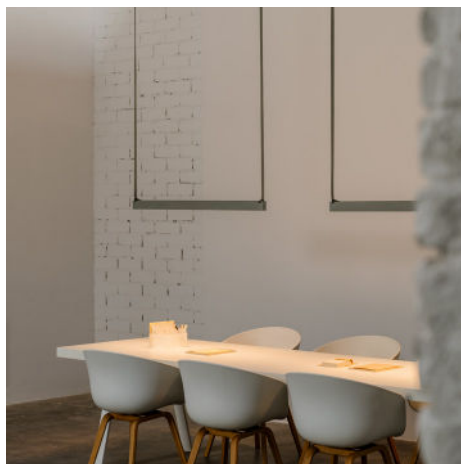

Dimming control

6255_/_/0 On/ Off

6255_/_/F Simultaneous line
DALI, 1-10V, Push, Casambi

6255_/_/Z Casambi integrated on each
individual luminaire (P2P)