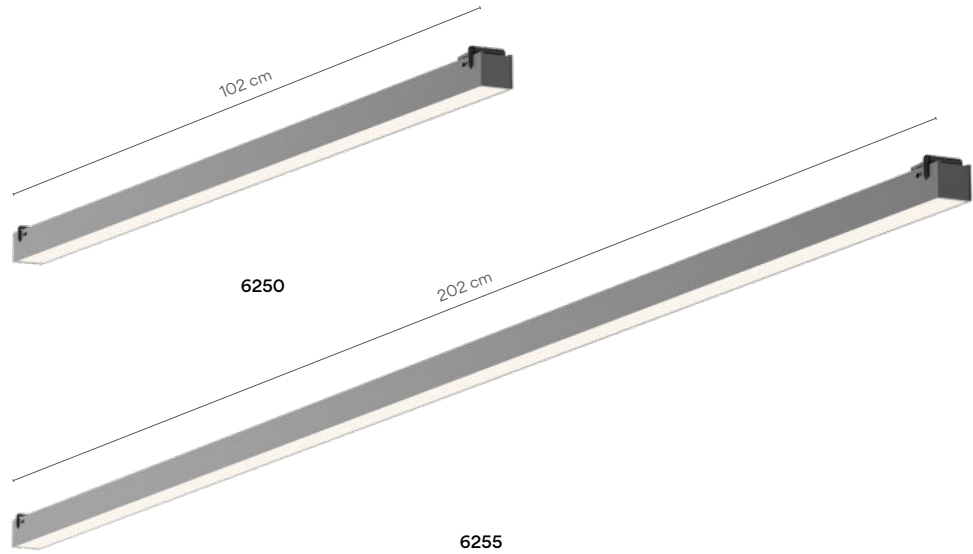

Linear Diffuser

General lighting