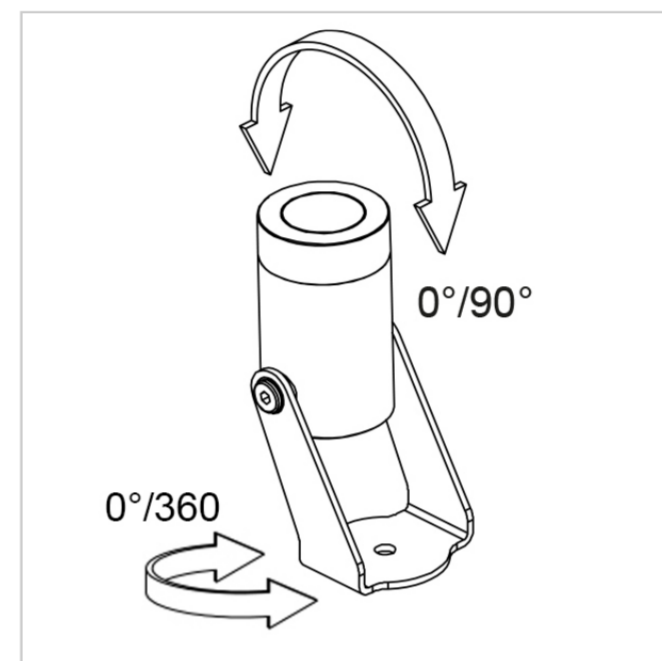

Bloom Floodlight 5050W/WRRRCMB

Floodlights - Adjustable Floodlight - 24Vdc

Rev. 01/03/2024

The minimal shape and the diameter of only 55mm gives the BLOOM series wide adaptability to any project. The reduced sizes guarantee total flexibility, allowing the integration of BLOOM in multiple contexts. Its versatility can be contextualized in gardens, for the lighting of plants, hedges, flowered areas or to enhance architectural elements, since LIGHT is the fundamental element for a correct perception of objects, spaces and emotions.

FIXTURE SPECIFICATIONS

ASSEMBLY / USAGE

Wall, ceiling and stand installation

PROTECTION

IP 66 - IK 08

BODY

Anticorodal turning aluminum 6000 Serie, for greater corrosion resistance

SCREEN

Transparent extra-clear glass 8mm

SEALS

Closed-cell EPDM rubber

SCREWS

Stainless steel A2

PAINT / FINISHING

Anti-corrosive UV stabilised polyester powder

SIZES

H 90 x L 67 x W 68 x Ø 55

ELECTRICAL SPECIFICATIONS

POWER SUPPLY

24Vdc

DRIVER

Remote Driver NOT INCLUDED

DRIVER CURRENT

24Vdc