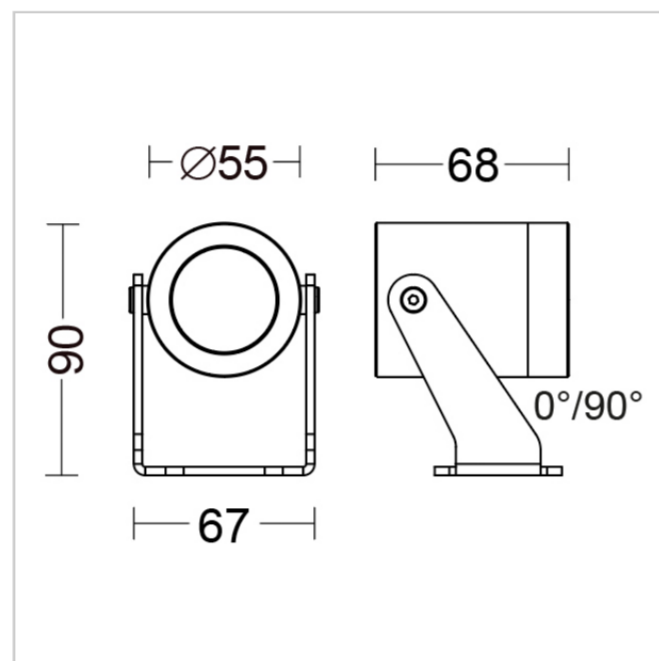

Bloom Floodlight 5050W/WRRRCMB

Floodlights - Adjustable Floodlight - 24Vdc

Rev. 01/03/2024

The minimal shape and the diameter of only 55mm gives the BLOOM series wide adaptability to any project. The reduced sizes guarantee total flexibility, allowing the integration of BLOOM in multiple contexts. Its versatility can be contextualized in gardens, for the lighting of plants, hedges, flowered areas or to enhance architectural elements, since LIGHT is the fundamental element for a correct perception of objects, spaces and emotions.

FIXTURE SPECIFICATIONS

ASSEMBLY / USAGE

Wall, ceiling and stand installation

PROTECTION

IP 66 - IK 08

BODY

Anticorodal turning aluminum 6000 Serie, for greater corrosion resistance

SCREEN

Transparent extra-clear glass 8mm

SEALS

Closed-cell EPDM rubber

SCREWS

Stainless steel A2

PAINT / FINISHING

Anti-corrosive UV stabilised polyester powder

SIZES

H 90 x L 67 x W 68 x Ø 55

ELECTRICAL SPECIFICATIONS

POWER SUPPLY

24Vdc

DRIVER

Remote Driver NOT INCLUDED

DRIVER CURRENT

24Vdc