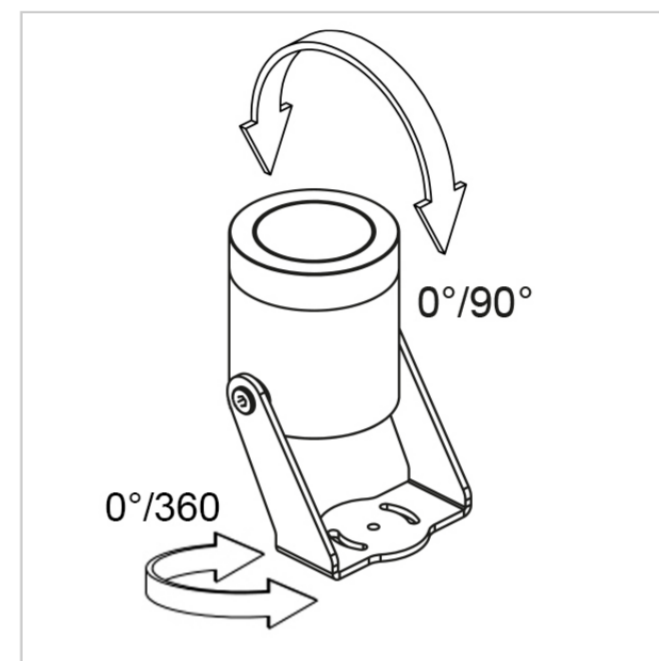

Bloom Maxi Floodlight 5085W/WRRRCMB Floodlights - Adjustable Floodlight - 24Vdc

Rev. 27/02/2024

The minimal shape gives the BLOOM MAXI series wide adaptability to any project, ensuring total flexibility and allowing its integration in multiple contexts. The wide range of accessories allows a versatile use: the BLOOM MAXI projectors can be contextualized in gardens, for lighting plants, hedges, flower areas or to enhance architectural elements, because LIGHT is the fundamental element for a correct perception of objects, spaces and emotions.

NEWS 2024

FIXTURE SPECIFICATIONS

ASSEMBLY / USAGE

Wall, ceiling and stand installation

PROTECTION

IP 66 - IK 09

BODY

Anticorodal turning aluminum 6000 Serie, for greater corrosion resistance

SIZES

H 122 x L 102 x W 95 x Ø 85

ELECTRICAL SPECIFICATIONS

POWER SUPPLY

24Vdc

DRIVER

Remote Driver NOT INCLUDED

DRIVER CURRENT