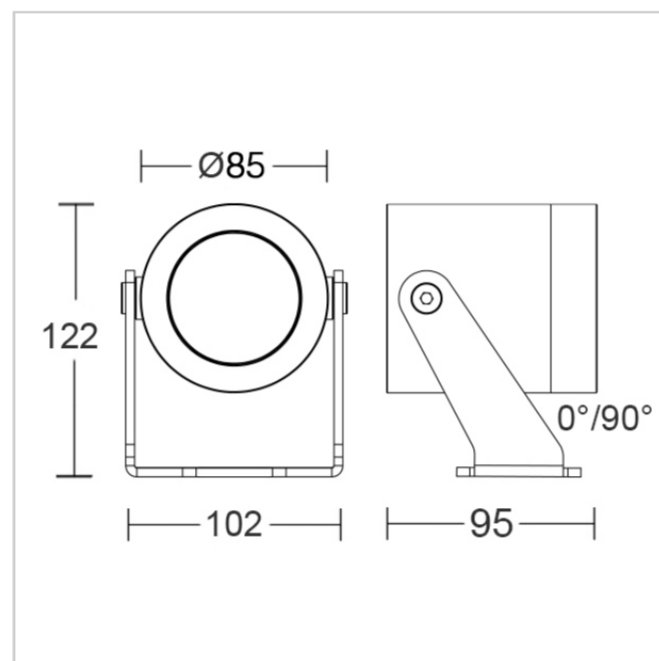

FIXTURE SPECIFICATIONS

ASSEMBLY / USAGE

Wall, ceiling and stand installation

PROTECTION

IP 66 - IK 09

BODY

Anticorodal turning aluminum 6000 Serie, for greater corrosion resistance

SCREEN

Transparent extra-clear glass 12mm

SEALS

Closed-cell EPDM rubber

SCREWS

Chromed brass

PAINT / FINISHING

Anti-corrosive UV stabilised polyester powder

SIZES

H 122 x L 102 x W 95 x Ø 85

ELECTRICAL SPECIFICATIONS

POWER SUPPLY

24Vdc

DRIVER

Remote Driver NOT INCLUDED

DRIVER CURRENT

24Vdc

CONTROL

ON/OFF

POWER MODULE LED

15W

ABSORBED POWER

15W

SOURCE

LED

SOURCE FLUX

1700 lm

FIXTURE SOURCE

1500 lm

APPARENT EFFICIENCY

88 %

INSULATION CLASS

III

OPERATING TA

-20° + 50°

CCT LED

3000K

CRI

80

STEP MACADAM

3

LIFE TIME TM-21

L80B10 80000h Ta 25°C

BEAM OPENING

Medium/26°