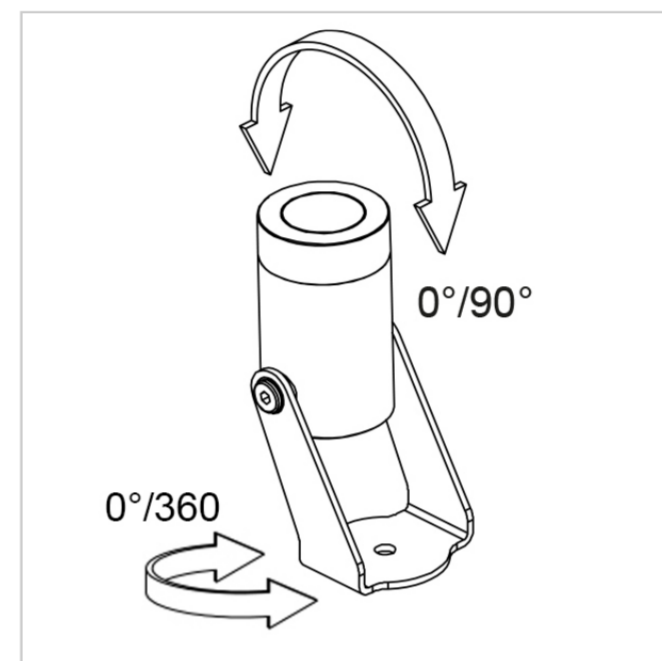

Bloom Mini Floodlight 5000W/WRRRCMB Floodlights - Adjustable Floodlight - 24Vdc

Rev. 20/02/2024

The minimal shape and the diameter of only 35mm gives the BLOOM MINI series wide adaptability to any project. The reduced sizes guarantee total flexibility, allowing the integration of BLOOM MINI in multiple contexts. Its versatility can be contextualized in gardens, for the lighting of plants, hedges, flowered areas or to enhance architectural elements, since LIGHT is the fundamental element for a correct perception of objects, spaces and emotions.

FIXTURE SPECIFICATIONS

ASSEMBLY / USAGE

Wall, ceiling and stand installation

PROTECTION

IP 66 - IK 08

BODY

Anticorodal turning aluminum 6000 Serie, for greater corrosion resistance

SCREEN

Transparent extra-clear glass 6mm

SEALS

Closed-cell EPDM rubber

SCREWS

Stainless steel A2

PAINT / FINISHING

Anti-corrosive UV stabilised polyester powder

SIZES

H 65 x L 46 x W 58 x Ø 35

ELECTRICAL SPECIFICATIONS

POWER SUPPLY

24Vdc

DRIVER

Remote Driver NOT INCLUDED

DRIVER CURRENT

24Vdc