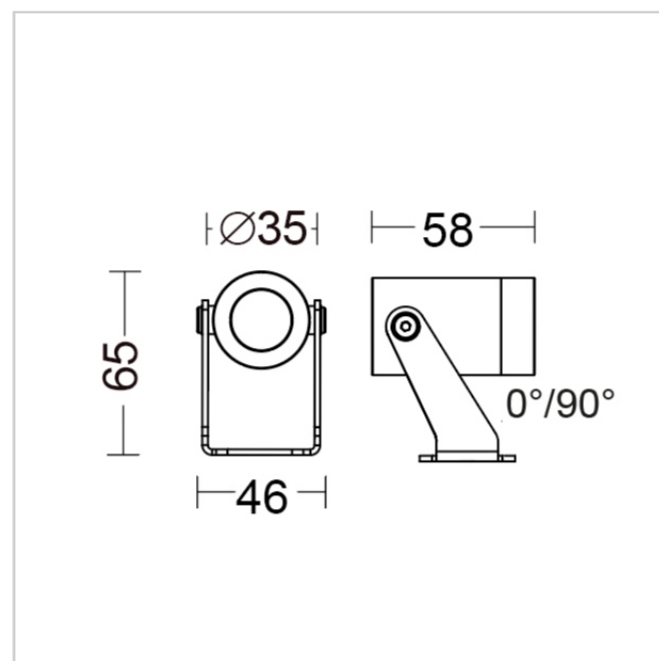

Bloom Mini Floodlight 5000W/WRRRCMB Floodlights - Adjustable Floodlight - 24Vdc

Rev. 20/02/2024

The minimal shape and the diameter of only 35mm gives the BLOOM MINI series wide adaptability to any project. The reduced sizes guarantee total flexibility, allowing the integration of BLOOM MINI in multiple contexts. Its versatility can be contextualized in gardens, for the lighting of plants, hedges, flowered areas or to enhance architectural elements, since LIGHT is the fundamental element for a correct perception of objects, spaces and emotions.

H 65 x L 46 x W 58 x Ø 35

ELECTRICAL SPECIFICATIONS

POWER SUPPLY

24Vdc

DRIVER

Remote Driver NOT INCLUDED

DRIVER CURRENT

24Vdc