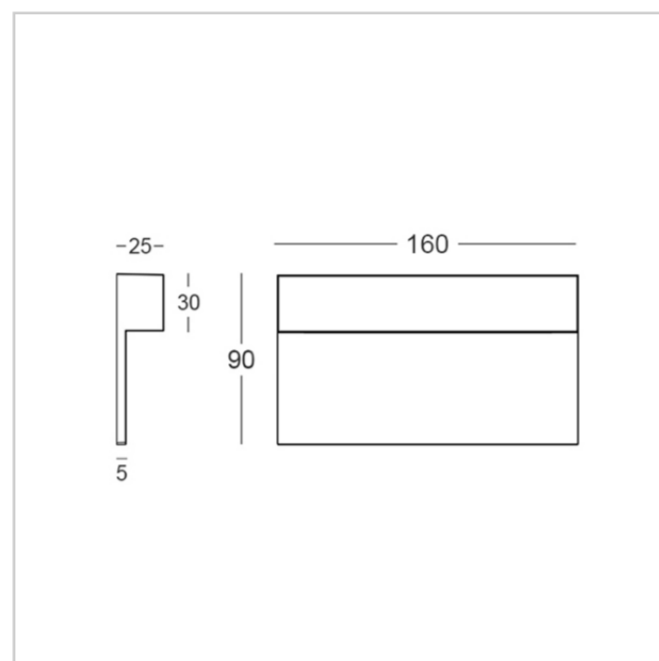

Pocket 9201R/WRRCVT Wall Recessed - Step light medium

Rev. 02/03/2024

Pocket, the new outdoor step light line, has been conceived with an eye to detail. We recognize that each space is unique, which is why Pocket is available in three different sizes: whether it is lighting a garden, a driveway or a pedestrian path, our range meets all needs. Its compact shape does not compromise its effectiveness. In addition to its eye-catching aesthetic, our line of step light offers advanced features to enhance your outdoor experience. It can be easily fixed to the traditional electrical junction box or installed on the surface.

NEWS 2024

FIXTURE SPECIFICATIONS

ASSEMBLY / USAGE

Wall recessed installation

PROTECTION

IP 65 - IK 07

BODY

Die-cast aluminium

SCREEN

Pointed glass

SEALS

Molded silicone gasket UV Resist

SCREWS

Stainless steel A2

PAINT / FINISHING

Anti-corrosive UV stabilised polyester powder

SIZES

H 90 x L 160 x W 25

ELECTRICAL SPECIFICATIONS

POWER SUPPLY

24Vdc

DRIVER

Remote Driver NOT INCLUDED

DRIVER CURRENT

24Vdc

CONTROL

Dimmable

ABSORBED POWER

4W

SOURCE

LED

SOURCE FLUX

560 lm

FIXTURE SOURCE

310 lm

APPARENT EFFICIENCY

55 %

INSULATION CLASS

III

OPERATING TA

50 °

CCT LED

3000K

CRI

80

STEP MACADAM

3

LIFE TIME TM-21

L80B10 50000h

PHOTOBIOLOGICAL RISK

RG1

BEAM OPENING

Diffuse