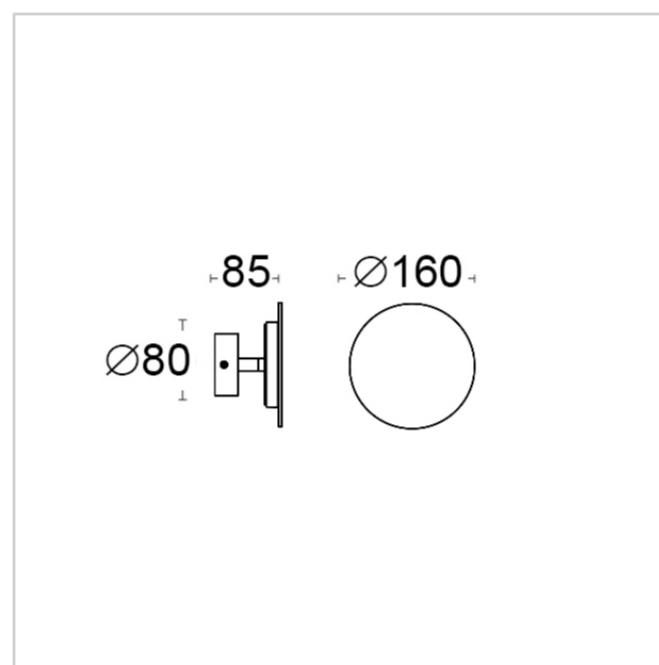

## Stem Wall 350W/WRRC

Wall - Wall luminaire - Remote driver 24Vdc

Rev. 22/04/2024

Stem Wall, a disc-shaped applique that recreates enveloping atmosphere of light on the wall. The wall version of the Stem collection, products with a concept aimed at favoring the essence of light and clean design. Stem looks by a collection of garden stakes distinguished by a thin ring of light, designed to enhance the spectacular effect, the softness, and the exclusivity of the spaces. Its ideal use is the placement in green areas, bushes, intimate and welcoming outdoor living areas that evoke the warmth of home, charm and elegance. Also suitable for creating suggestive paths dedicated to embellishing entrances and walkways. Its diffused and fluid luminescence, as if it was a rarefied aura, blends into the naturalistic environment with harmony and delicacy, with the aim to build and enhance a scene by giving shape to a vision, without imposing itself on it. Precisely to favor the principle of fusion with the environment, Stem is offered in 9 paint colors, helping the needs of the client, the landscape architect, or the lighting designer. To complete the collection, there is also the wall version. Stem, the charm of the concept.

#### SIZES

W 85 x Ø 160 x Ø base 80