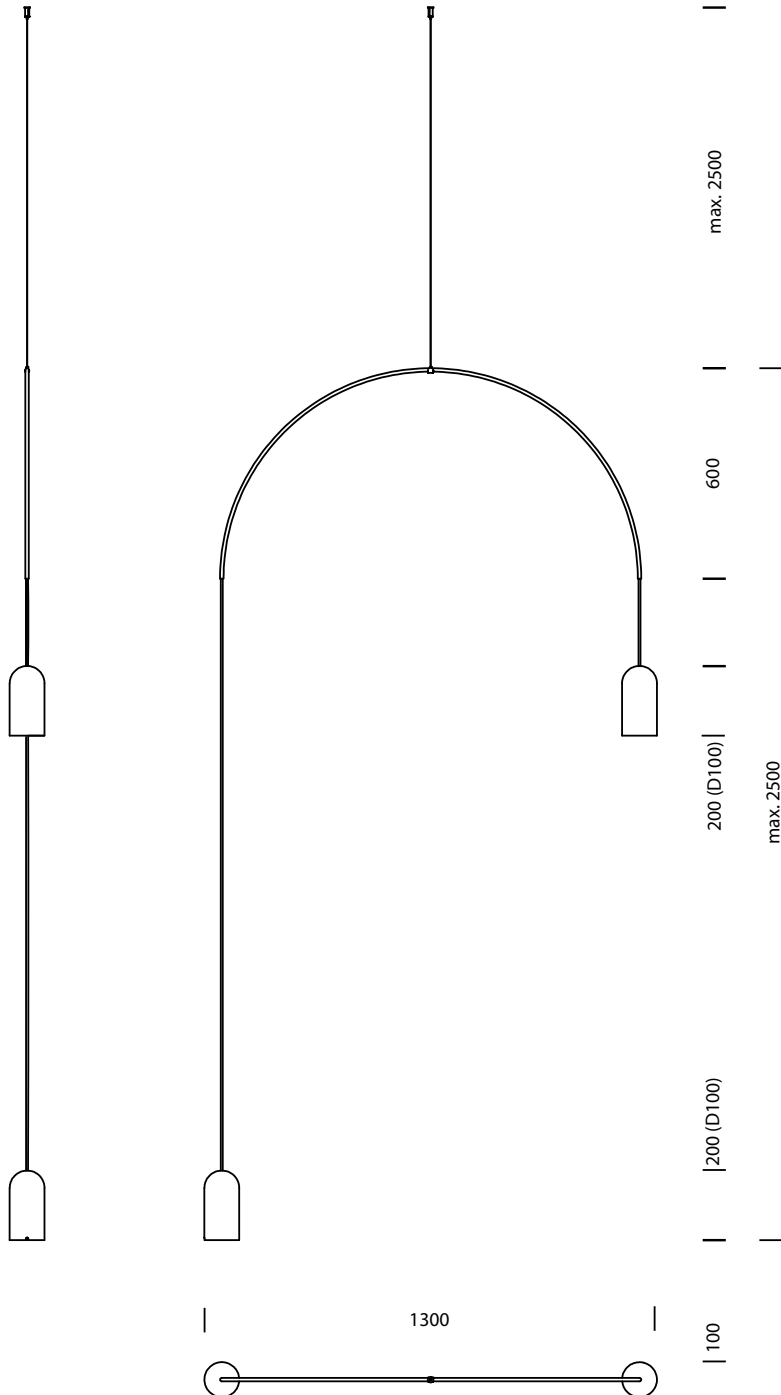

bow floor

Since Roman times, the 'arch' is one of the basics in architecture. It's part of our daily life (even if we don't notice it), and it expresses at the same time deepness, strength and equilibrium. 'bow' tries to translate the essence of the arch into a minimalistic luminaire. Gravity and balance, combined with the arch, are the other ingredients involved in the design of this product.

It is a small family composed by a floor/hanging lamp, and 7 different chandeliers (2, 4 or 6 bulbs).

bow floor

black painted

T97F1IZL

karveelstraat 2
8380 zeebrugge, belgium

T +32 (0)50 54 35 49
F +32 (0)50 54 35 40