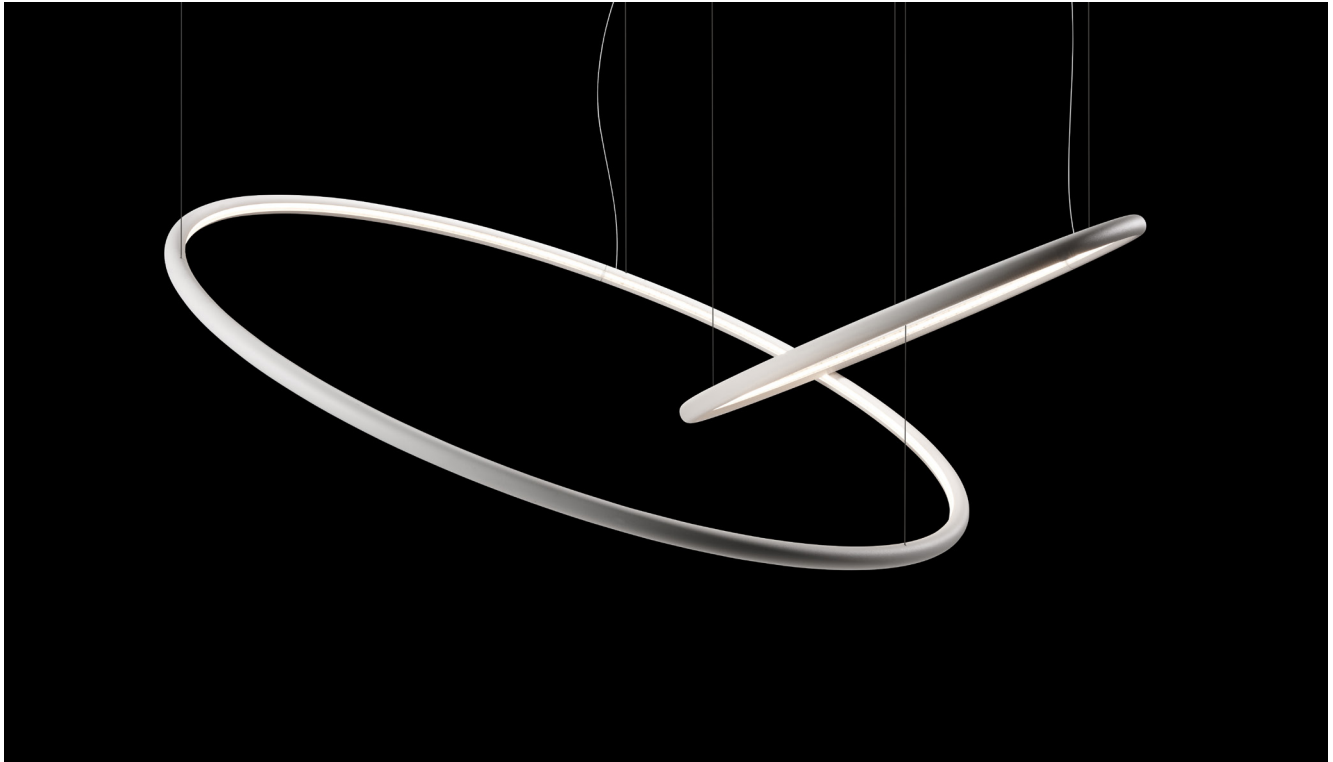

hoola 60
without base & driver

lamp type	LED
colour temp.	2400K / 2700K / 3000K
max. watt	36W
voltage	24V
lumen	2120
class	2
gear	not incorporated
diameter	600 mm
height	25 (max 2500) mm

order code 2400K

white	T92H7DWL
black	T92H7DZL

order code 2700K

white	T92H11DWL
black	T92H11DZL

order code 3000K

white	T92H5DWL
black	T92H5DZL

hoola 100
without base & driver

lamp type	LED
colour temp.	2400K / 2700K / 3000K
max. watt	60W
voltage	24V
lumen	3540
class	2
gear	not incorporated
diameter	1000 mm
height	25 (max 2500) mm

order code 2400K

white	T92H8DWL
black	T92H8DZL

order code 2700K

white	T92H12DWL
black	T92H12DZL

order code 3000K

white	T92H6DWL
black	T92H6DZL