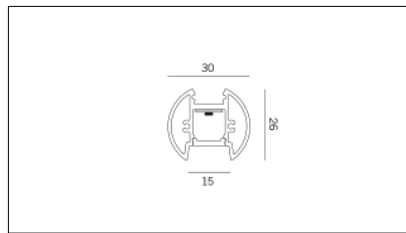

Article code	Article	Colour	Length (mm)
1318.0012.01.94	MR_12/3000-94 L=3m - EMPTY STANDARD	White (94)	3000
1318.0012.01.M15.94	MR_12/3000-94 L=3m - 15x EMPTY STANDARD	White (94)	3000