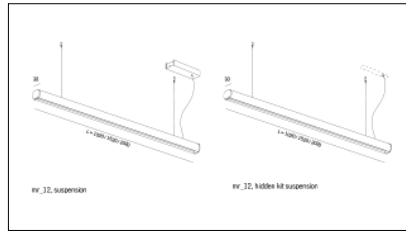

Article code	Article	Colour	Watt (W)	Light Temperature (°K)	Size (mm)
1318.0012.00.92	MR_12-92 L=max 3 m	Black (92)			
1318.0012.120.2700.92	MR_12	Black (92)	9,6	2700	
1318.0012.120.4000.92	MR_12	Black (92)	9,6	4000	
1318.0012.120.92	MR_12 9,6W 24V 3000°K	Black (92)	9,6	3000	
1318.0012.240.2700.92	MR_12	Black (92)	18,5	2700	
1318.0012.240.4000.92	MR_12	Black (92)	18,5	4000	
1318.0012.240.92	MR_12 18,5W 24V 3000°K	Black (92)	18,5	3000	
1318.0112.01.1000.2700.92	*MR_12	Black (92)	18,5	2700	1000
1318.0112.01.1000.4000.92	*MR_12	Black (92)	18,5	4000	1000
1318.0112.01.1000.92	*MR_12	Black (92)	18,5	3000	1000
1318.0112.01.1500.2700.92	*MR_12	Black (92)	28	2700	1500
1318.0112.01.1500.4000.92	*MR_12	Black (92)	28	4000	1500
1318.0112.01.1500.92	*MR_12	Black (92)	28	3000	1500
1318.0112.01.2000.2700.92	*MR_12	Black (92)	37	2700	2000
1318.0112.01.2000.4000.92	*MR_12	Black (92)	37	4000	2000
1318.0112.01.2000.92	*MR_12	Black (92)	37	3000	2000
1318.0112.1000.2700.92	*MR_12	Black (92)	18,5	2700	1000
1318.0112.1000.4000.92	*MR_12	Black (92)	18,5	4000	1000
1318.0112.1000.92	MR_12-SOSPENSIONE/1020/18.5W/3000°K-92	Black (92)	18,5	3000	1000
1318.0112.1500.2700.92	*MR_12	Black (92)	28	2700	1500
1318.0112.1500.4000.92	*MR_12	Black (92)	28	4000	1500
1318.0112.1500.92	*MR_12	Black (92)	28	3000	1500
1318.0112.2000.2700.92	MR_12-SOSPENSIONE/2020/37W/2700°K-92	Black (92)	37	2700	2000
1318.0112.2000.4000.92	*MR_12	Black (92)	37	4000	2000
1318.0112.2000.92	MR_12-SOSPENSIONE/2020/37W/3000°K-92	Black (92)	37	3000	2000