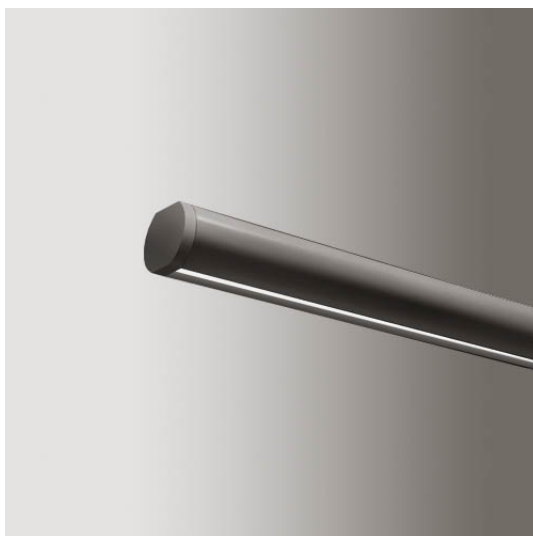

MACROLUX

mr_12 suspended

Profiles - Sospensione

Colour: Black (92) | White (94)
Light Temperature (°K): 2700 | 3000 | 4000
Watt (W): 18,5 | 28 | 37 | 9,6
Luminous flux (lm): 2200 | 3300 | 4400 | 900
Energetic class: A+
CRI (Color Rendering): >80

IP: 40
Class: Class III
Volts (V): 24V
Size (mm): 1000 | 1500 | 2000
Pieces: 1 | 15
Length (mm): 3000

Conforms to European directives

Conforms to the ROHS directive

Insulation class

Equipment

Type of disposal

Protection index

Operating voltage