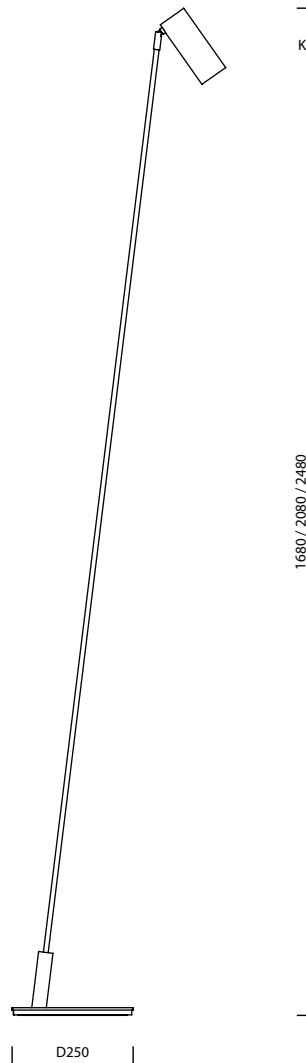

The highly positioned spotlight of this elegant floorlamp offers a wide area of lighting. Reach can easily be placed in both residential and professional environments where a functional lighting is needed or just to create a comfortable atmosphere. Of course Reach can be delivered in various heights, complete with an integrated cord dimmer that always allows you to set the right lighting intensity needed.

**reach floor 160cm**

white painted  
black painted

**T103F1HWL**  
**T103F1HZL**

**reach floor 200cm**

white painted  
black painted

**T103F2HWL**  
**T103F2HZL**

**reach floor 240cm**

white painted  
black painted

**T103F3HWL**  
**T103F3HZL**

KUP : D60 L150

1680 / 2060 / 2480

D250

karveelstraat 2  
8380 zeebrugge, belgium

**T** +32 (0)50 54 35 49  
**F** +32 (0)50 54 35 40

**E** info@tossb.com  
**W** www.tossb.com

tossB reserves the right to alter materials, dimensions and characteristics without prior notice. This documentation replaces all previous documentation. Read the installation-instructions carefully.