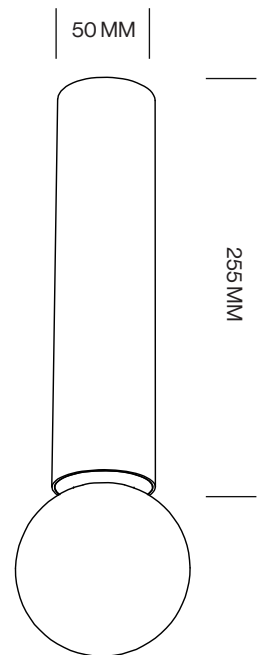

ORDER CODE

BLACK	T52C3IZL
CHROME	T52C3IAP
GOLD	T52C3IAD
WHITE	T52C3IWL