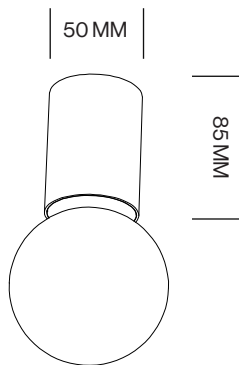

## ROZETTA S

LAMP TYPE	RETROFIT LED
FITTING	E27
WATTAGE	15W
VOLTAGE	230V
CLASS	1

## ROZETTA M

LAMP TYPE	RETROFIT LED
FITTING	E27
WATTAGE	15W
VOLTAGE	230V
CLASS	1

## ROZETTA L

LAMP TYPE	RETROFIT LED
FITTING	E27
WATTAGE	15W
VOLTAGE	230V
CLASS	1