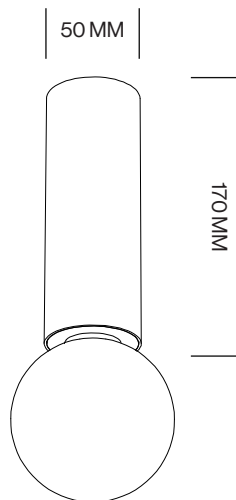

## ROZETTA S

LAMP TYPE	RETROFIT LED
FITTING	E27
WATTAGE	15W
VOLTAGE	230V
CLASS	1

### ORDER CODE

BLACK	T52C1IZL
CHROME	T52C1IAP
GOLD	T52C1IAD
WHITE	T52C1IWL

## ROZETTA M

LAMP TYPE	RETROFIT LED
FITTING	E27
WATTAGE	15W
VOLTAGE	230V
CLASS	1

## ROZETTA L

LAMP TYPE	RETROFIT LED
FITTING	E27
WATTAGE	15W
VOLTAGE	230V
CLASS	1