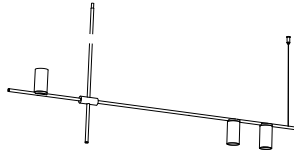

tribes LED H2 - 70cm

lamp type	LED
colour temp.	2700K
max. watt	3 x 7W
voltage	350mA
lumen	3 x 600
class	2
gear	-
length	1400 mm
width	55 mm
height	700 mm

order code	
white	T98P2DWL
black	T98P2DZL
white / gold	T98P2DWLLB
black / gold	T98P2DZLLB