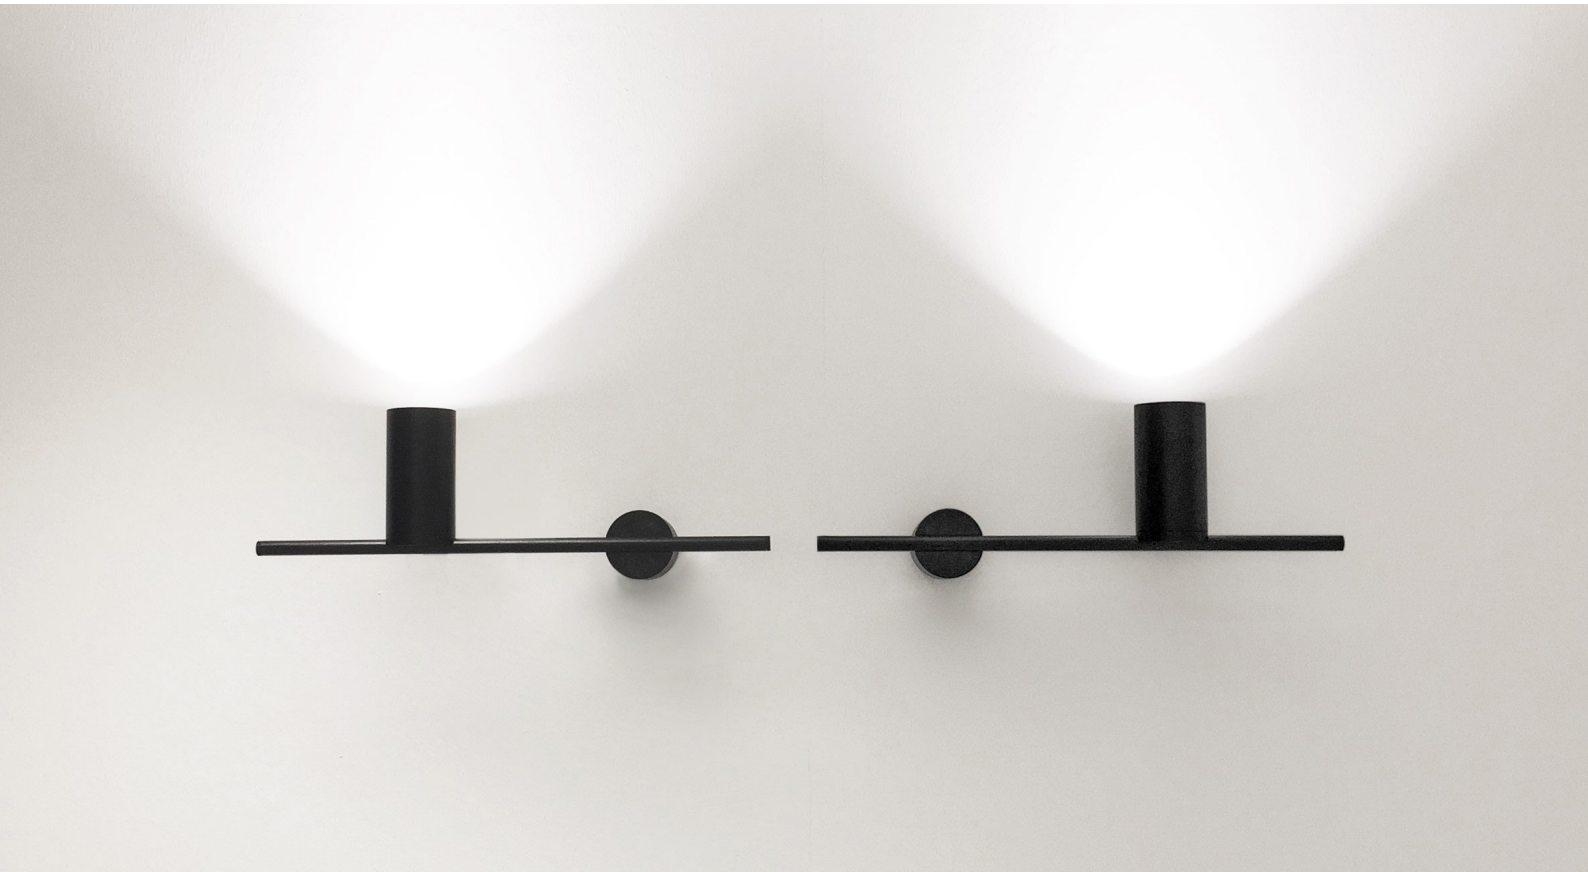

# tribes

design by david abad

Inspired by the 'Calumet', those sacred pipes that are smoked by the indigenous tribes of North America. TRIBES is a family of pendant luminaries with a very graphic and minimalist design and is equipped with two direct and one indirect LED spot modules or with 3 direct spots.

**tribes wall L up**

**tribes wall R up**

**tribes wall L down**

**tribes wall R down**

lamp type	<b>retrofit LED included</b>
fitting	<b>GU10</b>
max. watt	<b>10W</b>
voltage	<b>230V</b>
class	<b>1</b>
length	<b>400 mm</b>
width	<b>88 mm</b>
height	<b>136 mm</b>